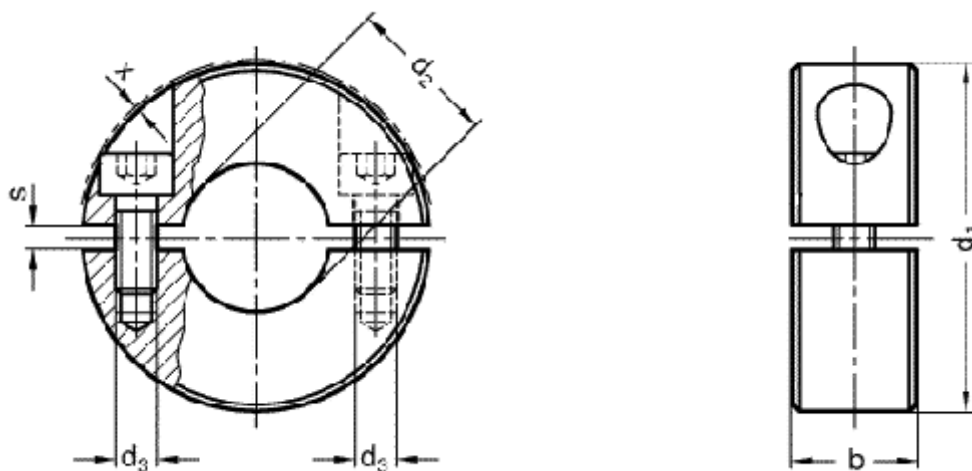

Data Sheet

Article number: 20707242B18ST

Description: E+G Split set GN 707.2-42-B18-ST
, 2-pieces

Measures

$b = 15$
 $d_1 = 42$
 $d_2 = B 18$
 $d_3 = M5$
 $s = 3$
 $x = 0.6$